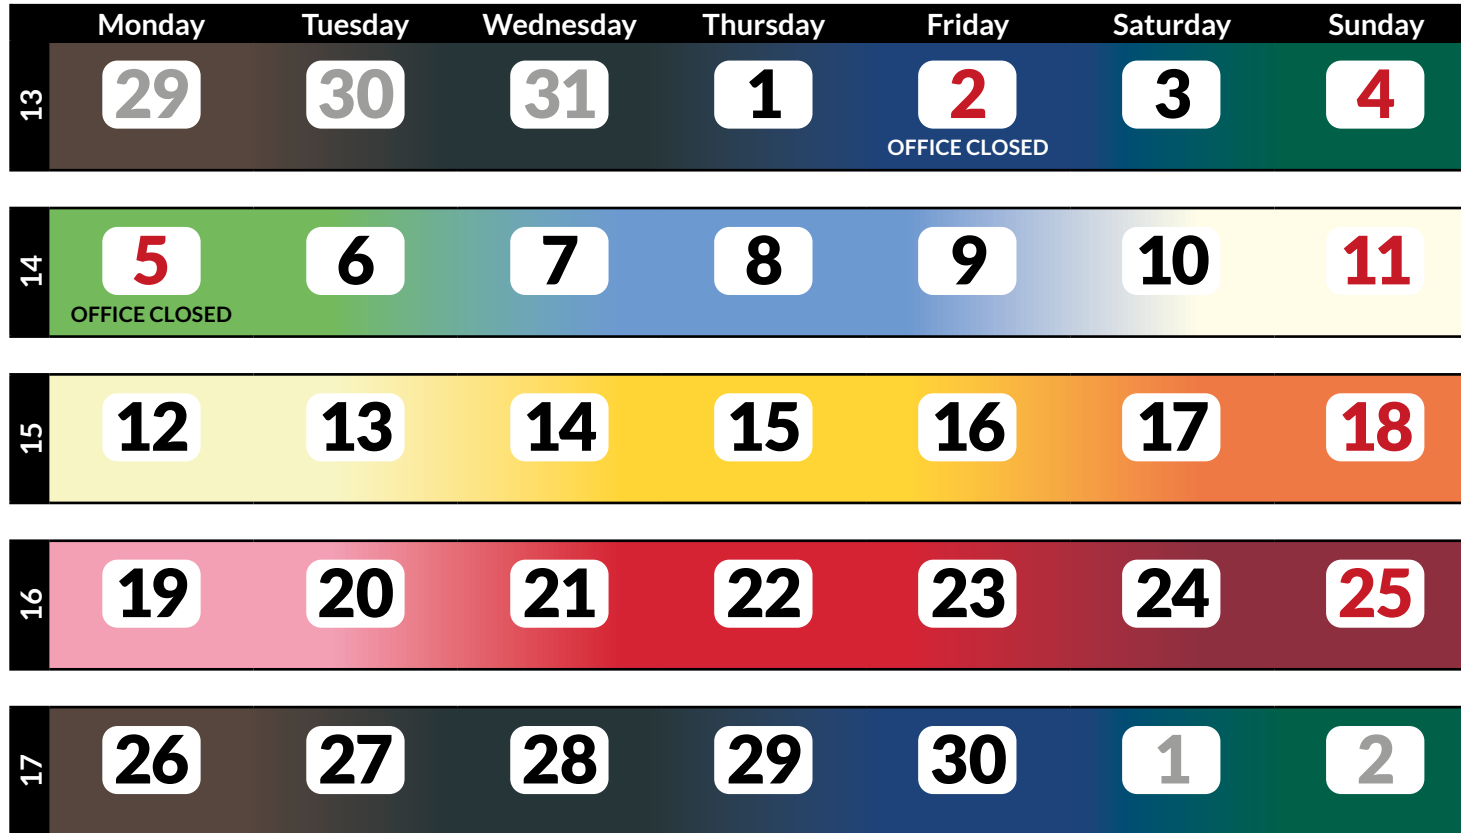

April

Facts

Trim width	
PM 9	1 710 mm
PM 11	3 200 mm
1-ply	18.5 – 26 gsm
2- and 3-ply	15 – 26 gsm
Reel width	200 – 1 710 mm
Reel diameter	max 1 400 mm
Crepe	
< 17 gsm	17%
> 17 gsm	14%

Production

The colors show planned production week.

For **white shades** – please check with your sales contact.