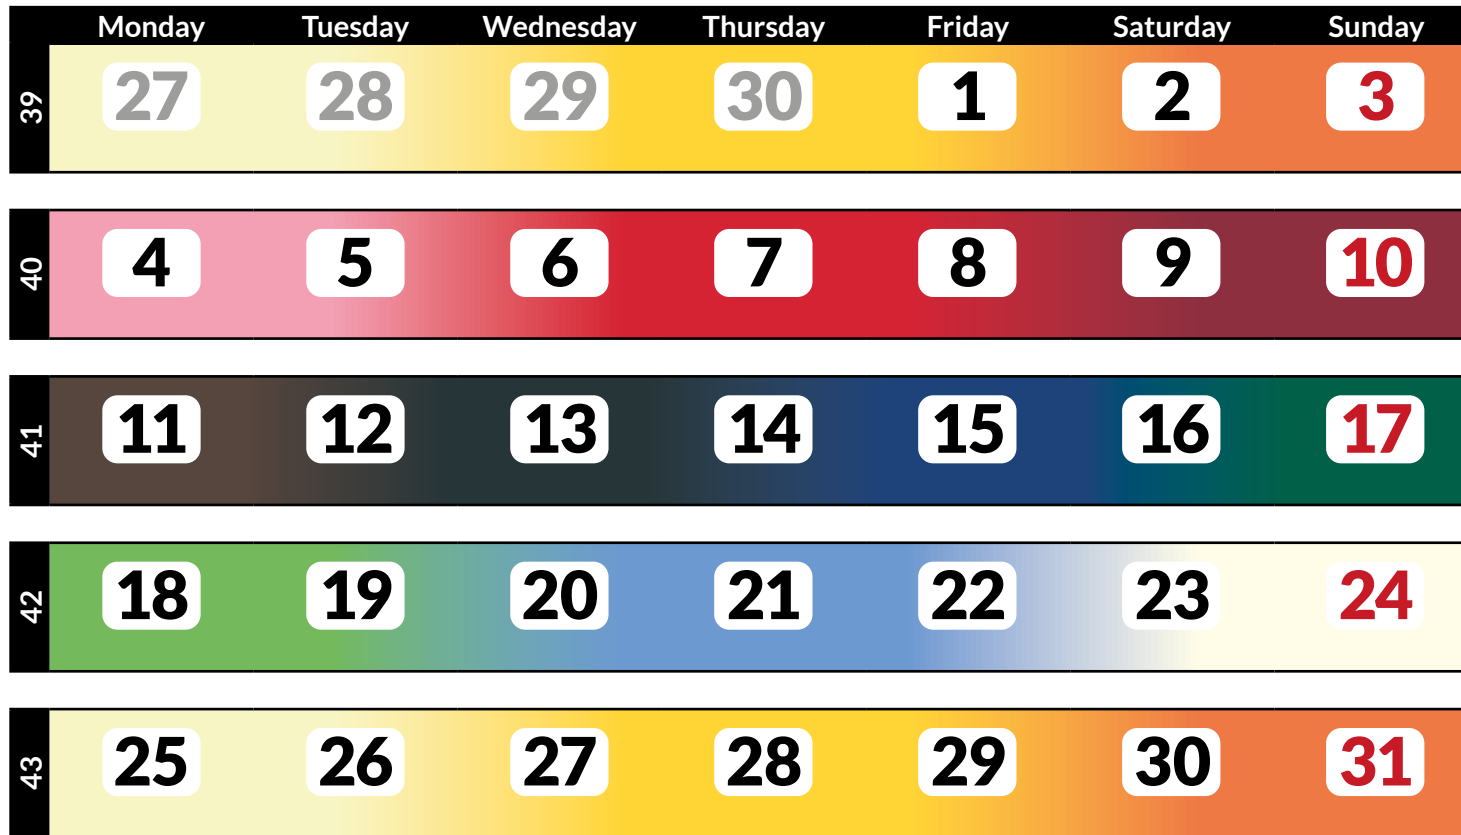

October

Facts

Trim width	
PM 9	1 710 mm
PM 11	3 200 mm
1-ply	18.5 – 26 gsm
2- and 3-ply	15 – 26 gsm
Reel width	200 – 1 710 mm
Reel diameter	max 1 400 mm
Crepe	
< 17 gsm	17%
> 17 gsm	14%

Production

The colors show planned production week.

For **white shades** – please check with your sales contact.

KLIPPANS BRUK

PAPERMAKING SINCE 1573