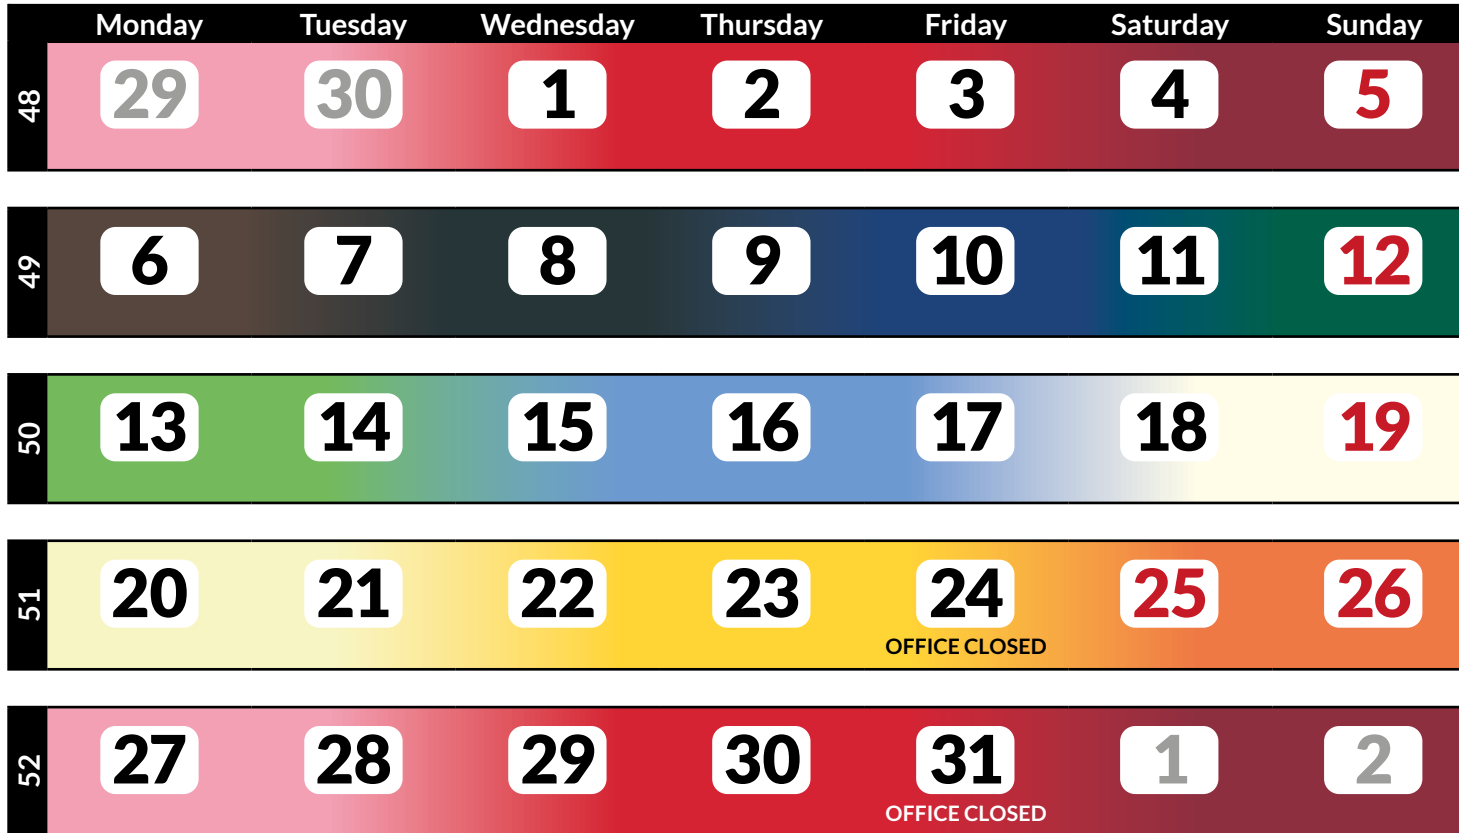

December

Facts

Trim width	
PM 9	1 710 mm
PM 11	3 200 mm
1-ply	18.5 – 26 gsm
2- and 3-ply	15 – 26 gsm
Reel width	200 – 1 710 mm
Reel diameter	max 1 400 mm
Crepe	
< 17 gsm	17%
> 17 gsm	14%

Production

The colors show planned production week.

For **white shades** – please check with your sales contact.