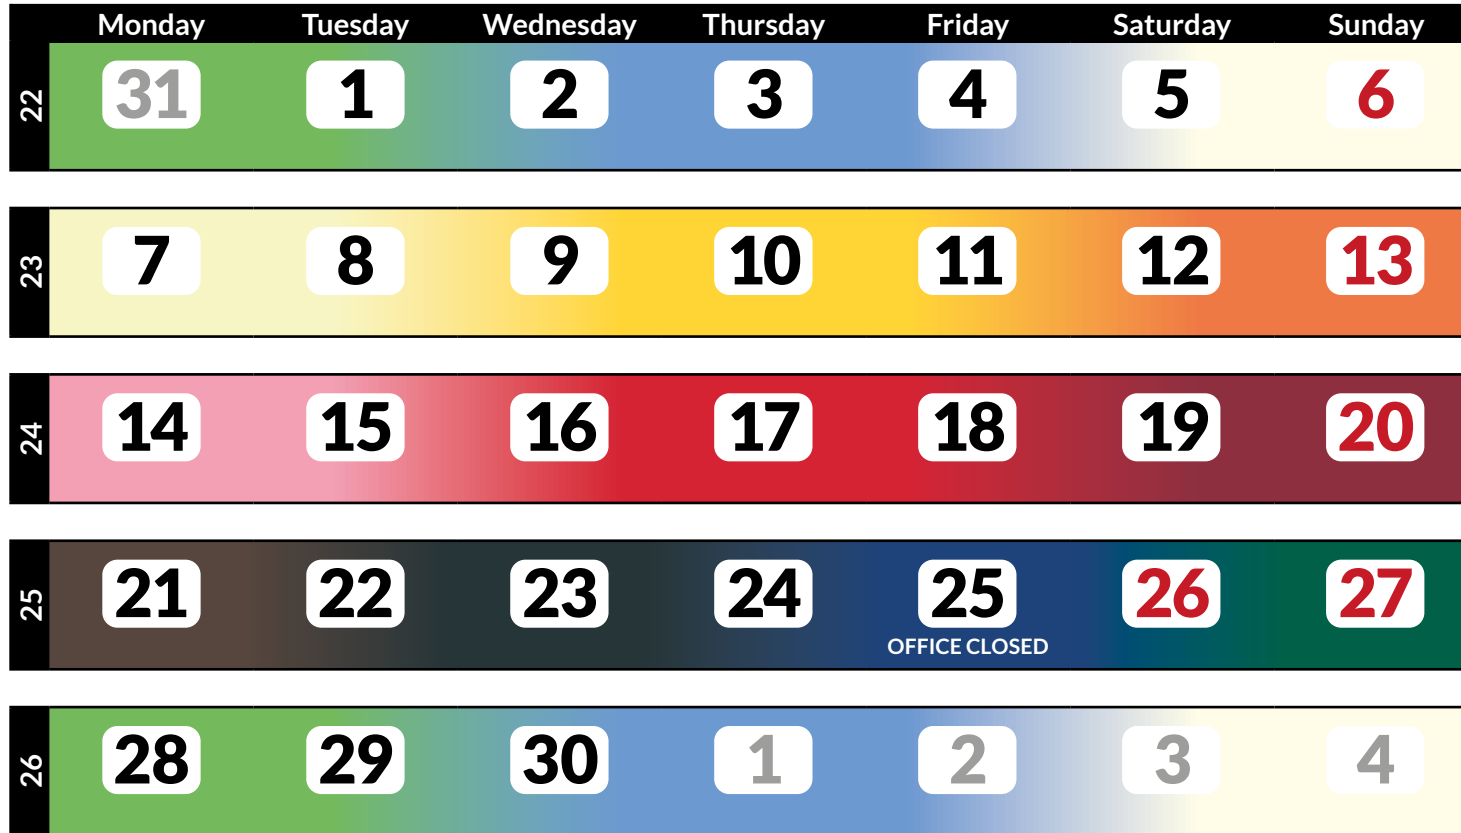

June

Facts

Trim width	
PM 9	1 710 mm
PM 11	3 200 mm
1-ply	18.5 – 26 gsm
2- and 3-ply	15 – 26 gsm
Reel width	200 – 1 710 mm
Reel diameter	max 1 400 mm
Crepe	
< 17 gsm	17%
> 17 gsm	14%

Production

The colors show planned production week.

For **white shades** – please check with your sales contact.