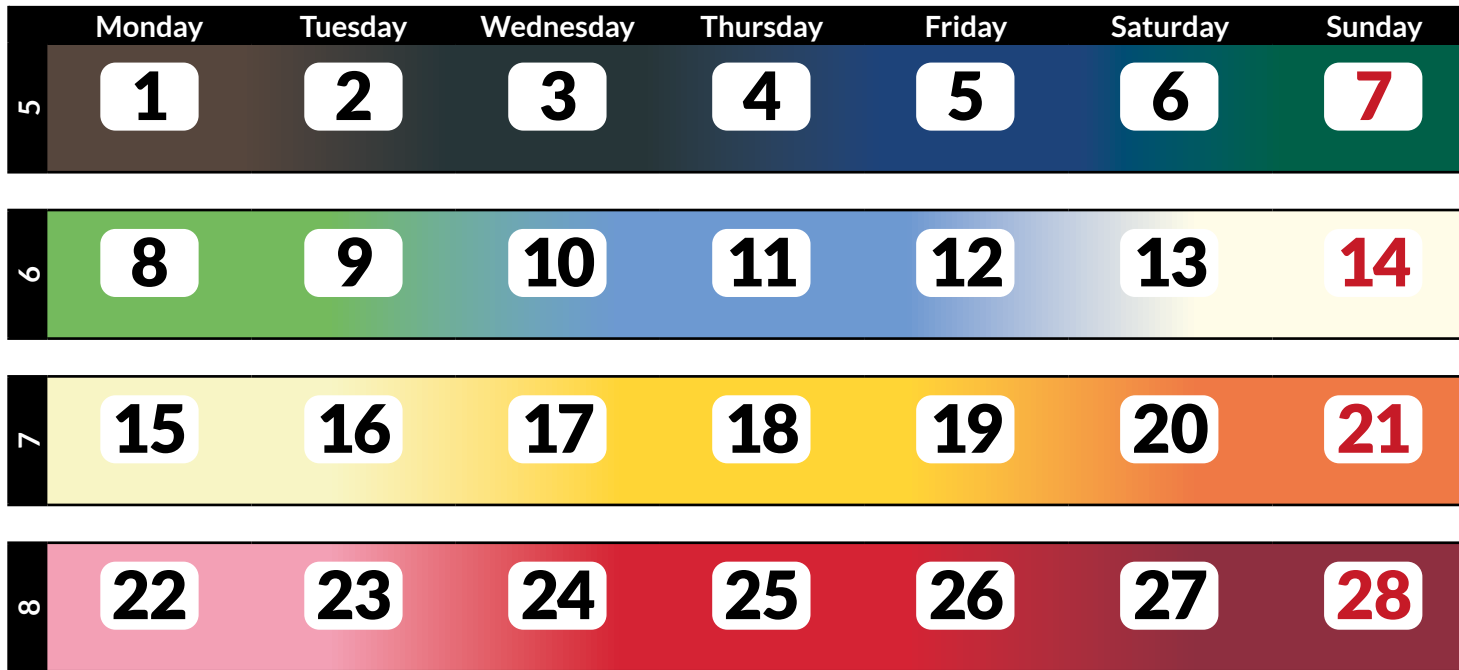

February

Facts

Trim width	
PM 9	1 710 mm
PM 11	3 200 mm
1-ply	18.5 – 26 gsm
2- and 3-ply	15 – 26 gsm
Reel width	200 – 1 710 mm
Reel diameter	max 1 400 mm
Crepe	
< 17 gsm	17%
> 17 gsm	14%

Production

The colors show planned production week.