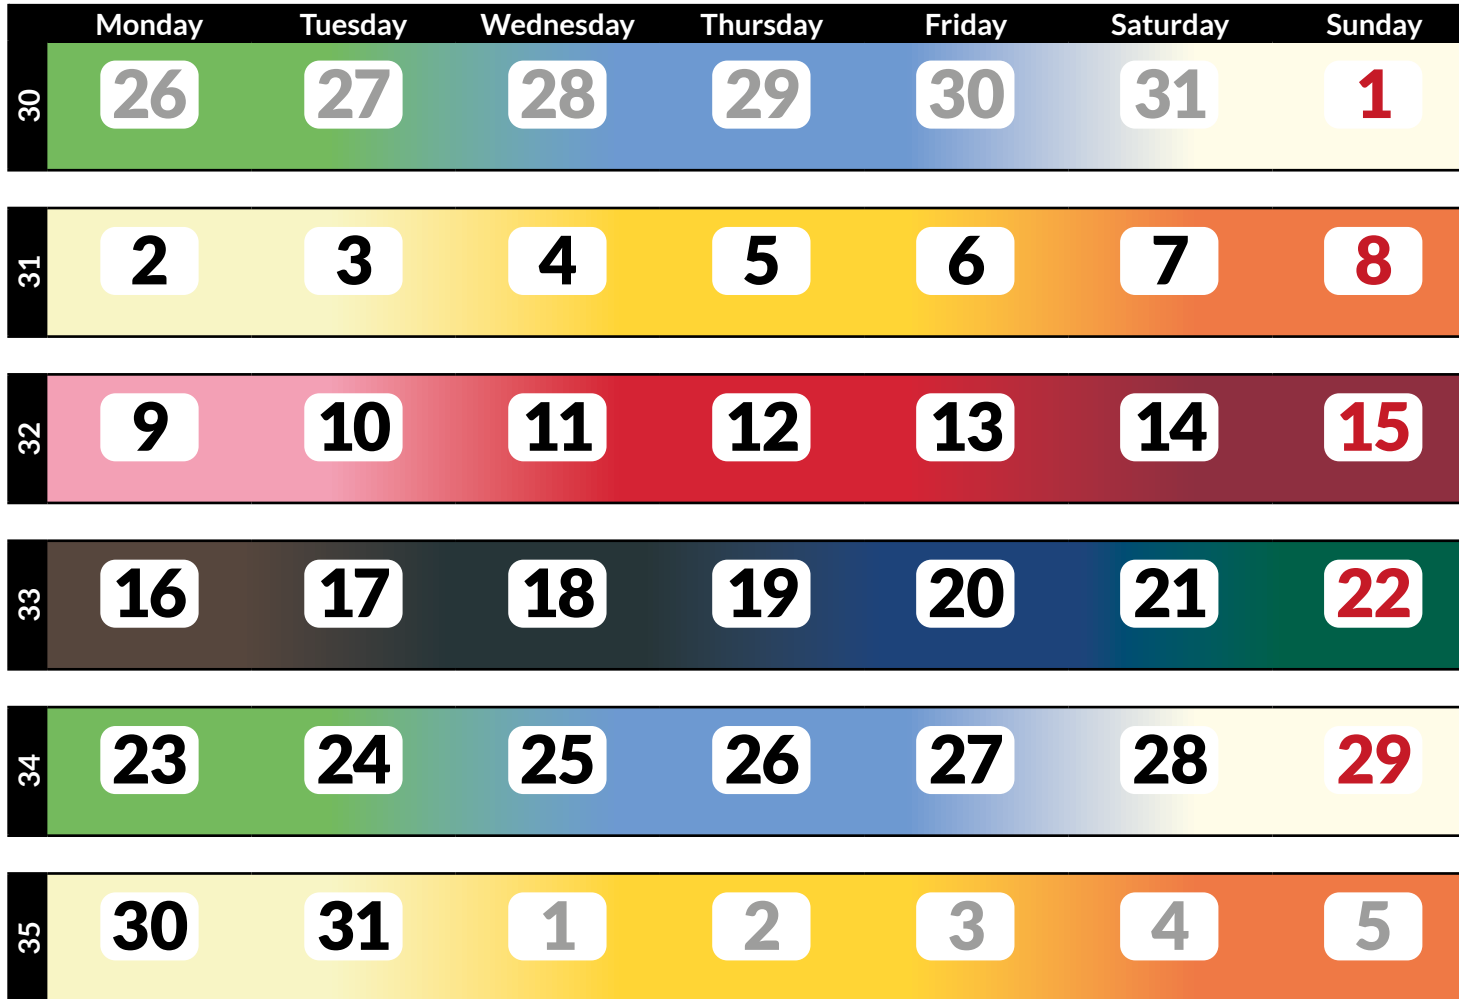

August

Facts

Trim width	
PM 9	1 710 mm
PM 11	3 200 mm
1-ply	18.5 – 26 gsm
2- and 3-ply	15 – 26 gsm
Reel width	200 – 1 710 mm
Reel diameter	max 1 400 mm
Crepe	
< 17 gsm	17%
> 17 gsm	14%

Production

The colors show planned production week.

For **white shades** – please check with your sales contact.